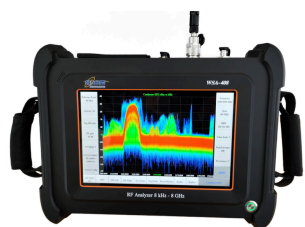

SAFARI

INSTRUMENTS

See the Next

Big Breakthrough in RF & Microwave — Visit Our Booth!

7-12 June 2026 | Boston, MA

NEW SDR TOPOLOGY PROVIDING UNPARALLELED SPECTRUM ANALYZER PERFORMANCE - FULL DECODE & IQ CAPTURE